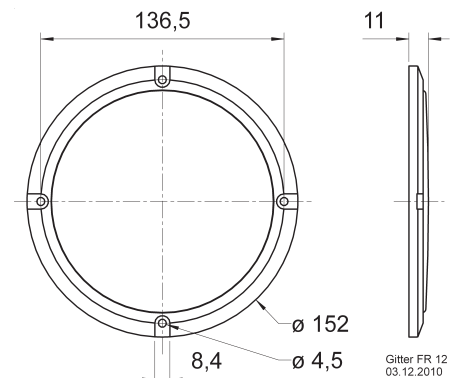

Protective grille made of black painted metal. Decoration ring made of black plastics.
Can be supplied painted in other colours on request.

Passend für/Suitable for: FR 12

Gitter FR 12
03.12.2010

Art. No. 4744 Gitter / Grille 10 PL