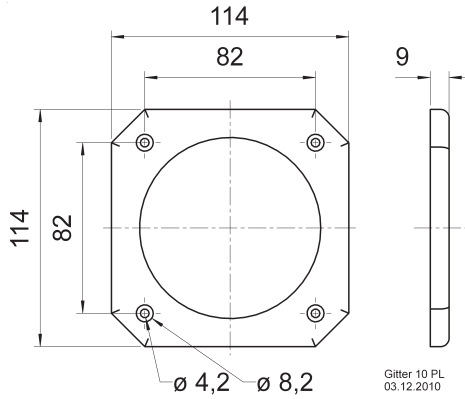

Protective grille made of black painted metal. Decoration ring made of black plastics.
Can be supplied painted in other colours on request.

Passend für/Suitable for: FR 12

Gitter FR 12
03.12.2010

Art. No. 4744 Gitter / Grille 10 PL